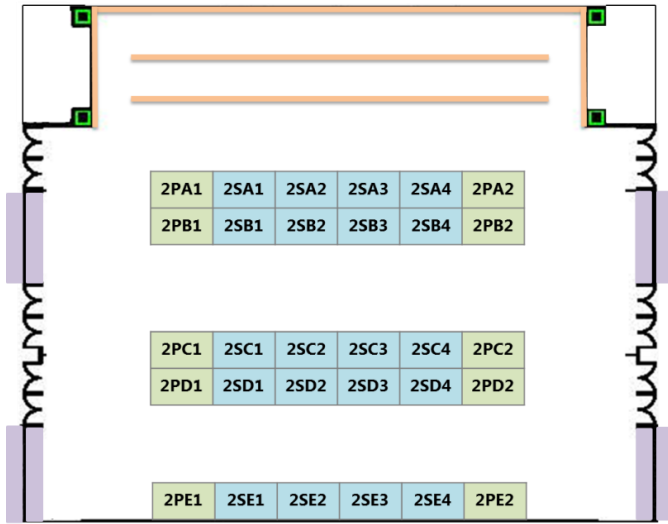

Exhibit Layout

Room 201 on the 2nd Floor

- Premium Booths
- Standard Booths
- Posters
- Refreshment

Banquet Hall on the 3rd Floor

Lobby